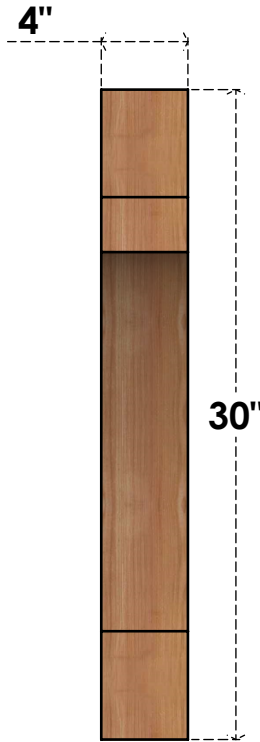

BRC04X26X30MRC00RWR

4"W X 26"D X 30"H MERCED ROUGH SAWN BRACE, WESTERN RED CEDAR

SIDE

FRONT

EKENA MILLWORK
 2300 WEST MAIN ST.
 CLARKSVILLE, TX 75426
 TOLL FREE: 866-607-0453
 WWW.EKENAMILLWORK.COM

NOTES

1. INSTALLATION TO BE COMPLETED IN ACCORDANCE WITH MANUFACTURER'S SPECIFICATIONS.
2. DRAWING MAY NOT BE TO SCALE
3. THIS DRAWING IS INTENDED FOR DESIGN AND PLANNING PURPOSES ONLY.
4. ALL INFORMATION CONTAINED HEREIN WAS CURRENT AT THE TIME OF DEVELOPMENT BUT MUST BE REVIEWED AND APPROVED BY THE PRODUCT MANUFACTURER TO BE CONSIDERED ACCURATE.
5. PRODUCTS ARE NOT KILN DRIED. THIS ITEM IS UNIQUE AND WILL CONTAIN THE NATURAL VARIATIONS THAT THE WOOD SPECIES OFFERS. THIS MAY RESULT IN VARIATIONS UP TO 1/4"