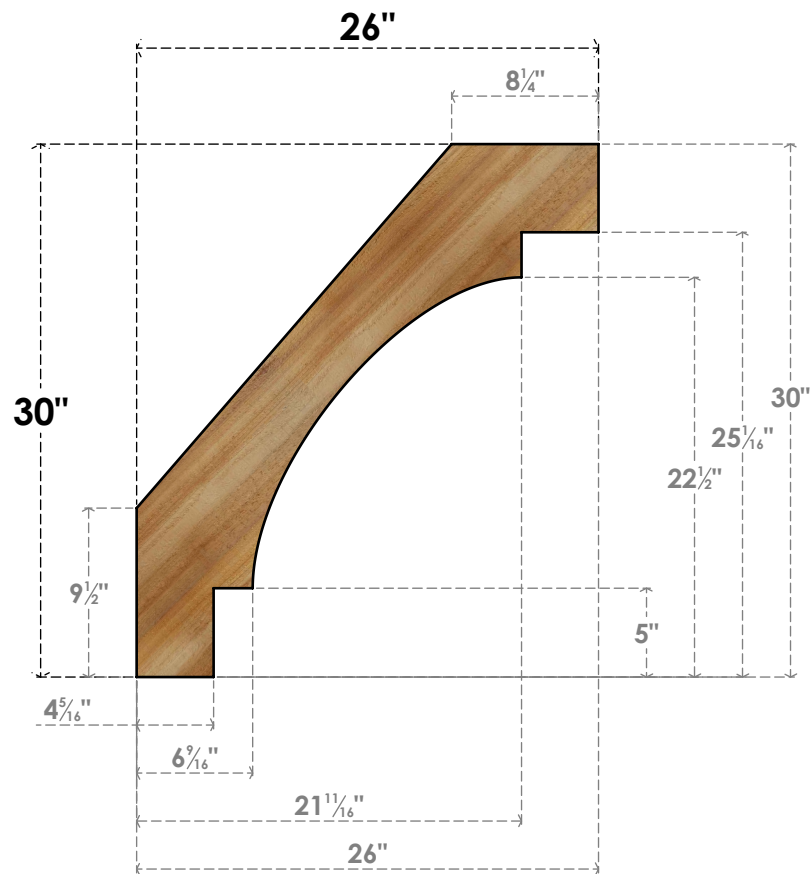

BRC04X26X30MRC00RWR

4"W X 26"D X 30"H MERCED ROUGH SAWN BRACE, WESTERN RED CEDAR

SIDE

FRONT

EKENA MILLWORK
 2300 WEST MAIN ST.
 CLARKSVILLE, TX 75426
 TOLL FREE: 866-607-0453
 WWW.EKENAMILLWORK.COM

NOTES

1. INSTALLATION TO BE COMPLETED IN ACCORDANCE WITH MANUFACTURER'S SPECIFICATIONS.
2. DRAWING MAY NOT BE TO SCALE
3. THIS DRAWING IS INTENDED FOR DESIGN AND PLANNING PURPOSES ONLY.
4. ALL INFORMATION CONTAINED HEREIN WAS CURRENT AT THE TIME OF DEVELOPMENT BUT MUST BE REVIEWED AND APPROVED BY THE PRODUCT MANUFACTURER TO BE CONSIDERED ACCURATE.
5. PRODUCTS ARE NOT KILN DRIED. THIS ITEM IS UNIQUE AND WILL CONTAIN THE NATURAL VARIATIONS THAT THE WOOD SPECIES OFFERS. THIS MAY RESULT IN VARIATIONS UP TO 1/4"